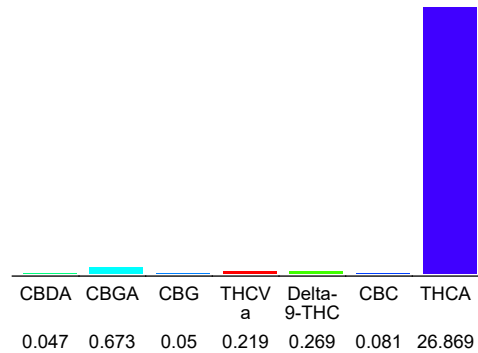

Twenty One Cannabis

Sample 717-010824-004

King Thunder Fuck

Sample Submitted: 01-08-2024; Report Date: 01-09-2024

King Thunder Fuck

Plant Material: Hemp Flower

Chromatogram

Cannabinoid Profile

Cannabinoid Profile by HPLC

0.27%
Delta-9-THC

0.00%
CBD

28.21%
Total Cannabinoids

Cannabinoid	% wt	mg/g
CBDA	0.047	0.47
CBGA	0.673	6.73
CBG	0.05	0.5
THCVa	0.219	2.19
Delta-9-THC	0.269	2.69
CBC	0.081	0.81
THCA	26.87	268.69
Total Cannabinoids	28.21	282.1
Calculated Total THC	23.83	238.33
Calculated CBD Yield	0.04	0.41

Calculated Total THC = Delta-9-THC + 0.877 * THCA

Calculated Maximum CBD Yield = CBD + 0.877 * CBDA

Marin Analytics, LLC
 250 Bel Marin Keys Blvd, Suite D4
 Novato, CA 94949

833-321-TEST / info@marinanalytics.com